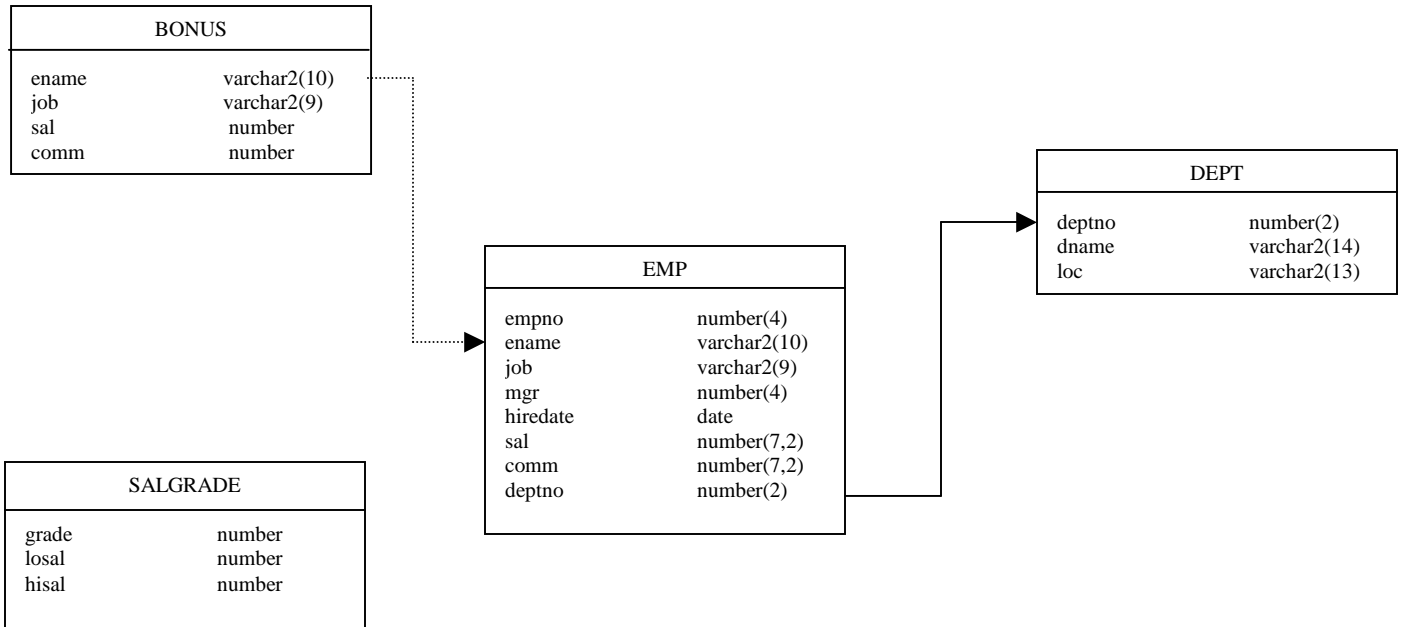

Data Masker for Oracle

Scott Sample Schema - Entity Relationship Diagram

An entity relationship diagram for the tables in the Scott sample schema which is supplied with Oracle database.

Note: The scott/tiger schema can be built using the Oracle supplied scripts usually found in <OracleInstallDir>/rdbms/admin/utlsampl.sql